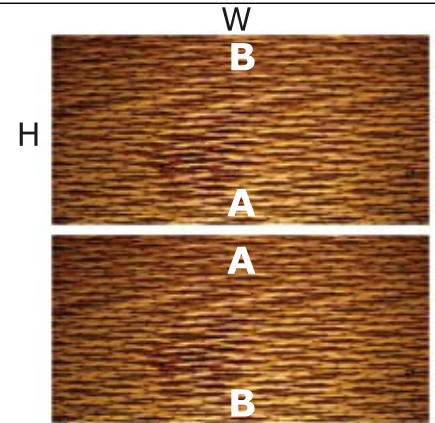

Carved Wavy Decor Panel Join Preference

Please choose which join preference you require

Please Note:
All Panels marked (A & B)
Will join the next panel
I.E. A will join A , B will
join B.

A: (W=2440mm H=1220mm)

Landscape Panel

Horizontal Pattern

Pattern Joins Along **W** in Horizontal

B: (W=1220mm H=2440mm)

Portrait Panel

Horizontal Pattern

Pattern Joins Along **H** in Vertical

C: (W=1220mm H=2440mm)

Portrait Panel

Horizontal Pattern

Pattern Joins Along **W** in Horizontal

D: (W=2440mm H=1220mm)

Landscape Panel

Horizontal Pattern

Pattern Joins Along **H** in Vertical