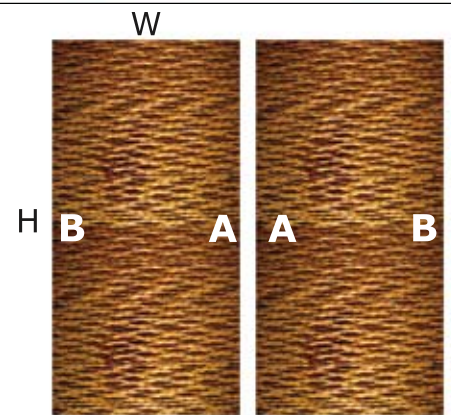

Carved Wavy Decor Panel Join Preference

Please choose which join preference you require

Please Note:
All Panels marked (A & B)
Will join the next panel
I.E. A will join A , B will
join B.

A: (W=2440mm H=1220mm)

Landscape Panel

Horizontal Pattern

Pattern Joins Along **W** in Horizontal

B: (W=1220mm H=2440mm)

Portrait Panel

Horizontal Pattern

Pattern Joins Along **H** in Vertical

C: (W=1220mm H=2440mm)

Portrait Panel

Horizontal Pattern

Pattern Joins Along **W** in Horizontal

D: (W=2440mm H=1220mm)

Landscape Panel

Horizontal Pattern

Pattern Joins Along **H** in Vertical